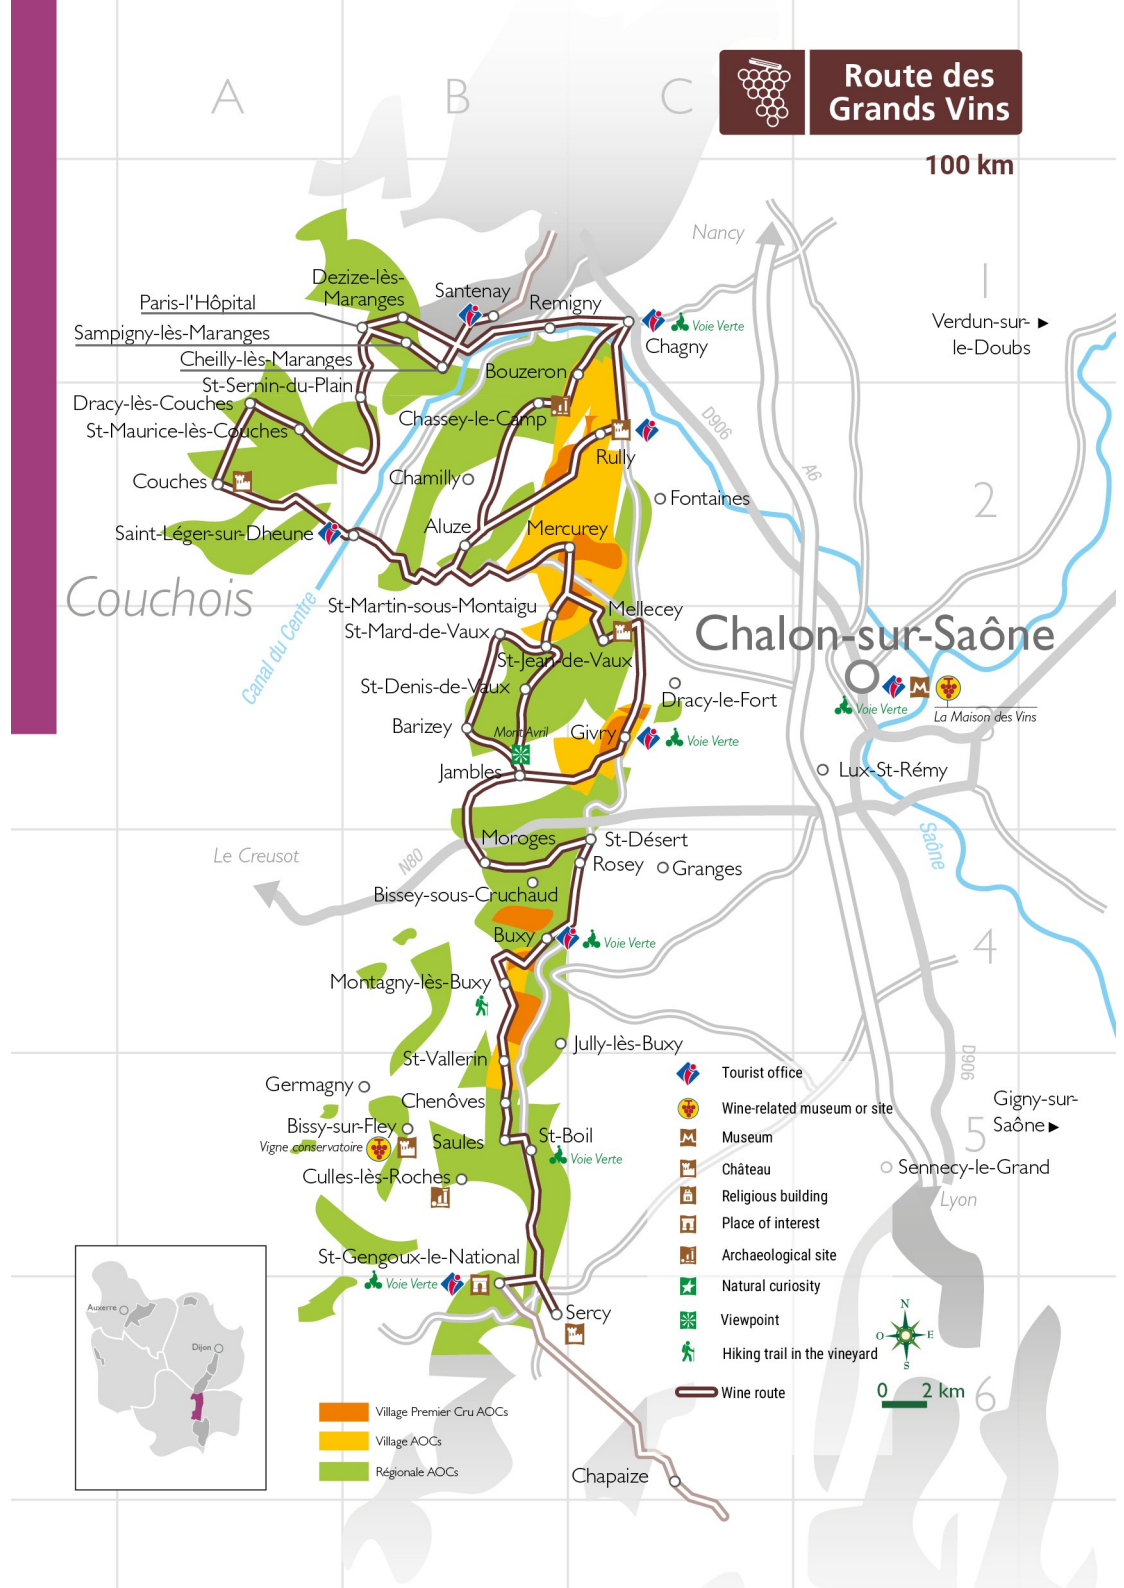

 **Route des Grands Vins**

100 km

Couchois

Chalon-sur-Saône

-  Village Premier Cru AOCs
-  Village AOCs
-  Régionale AOCs

-  Tourist office
-  Wine-related museum or site
-  Museum
-  Château
-  Religious building
-  Place of interest
-  Archaeological site
-  Natural curiosity
-  Viewpoint
-  Hiking trail in the vineyard

0 2 km 6